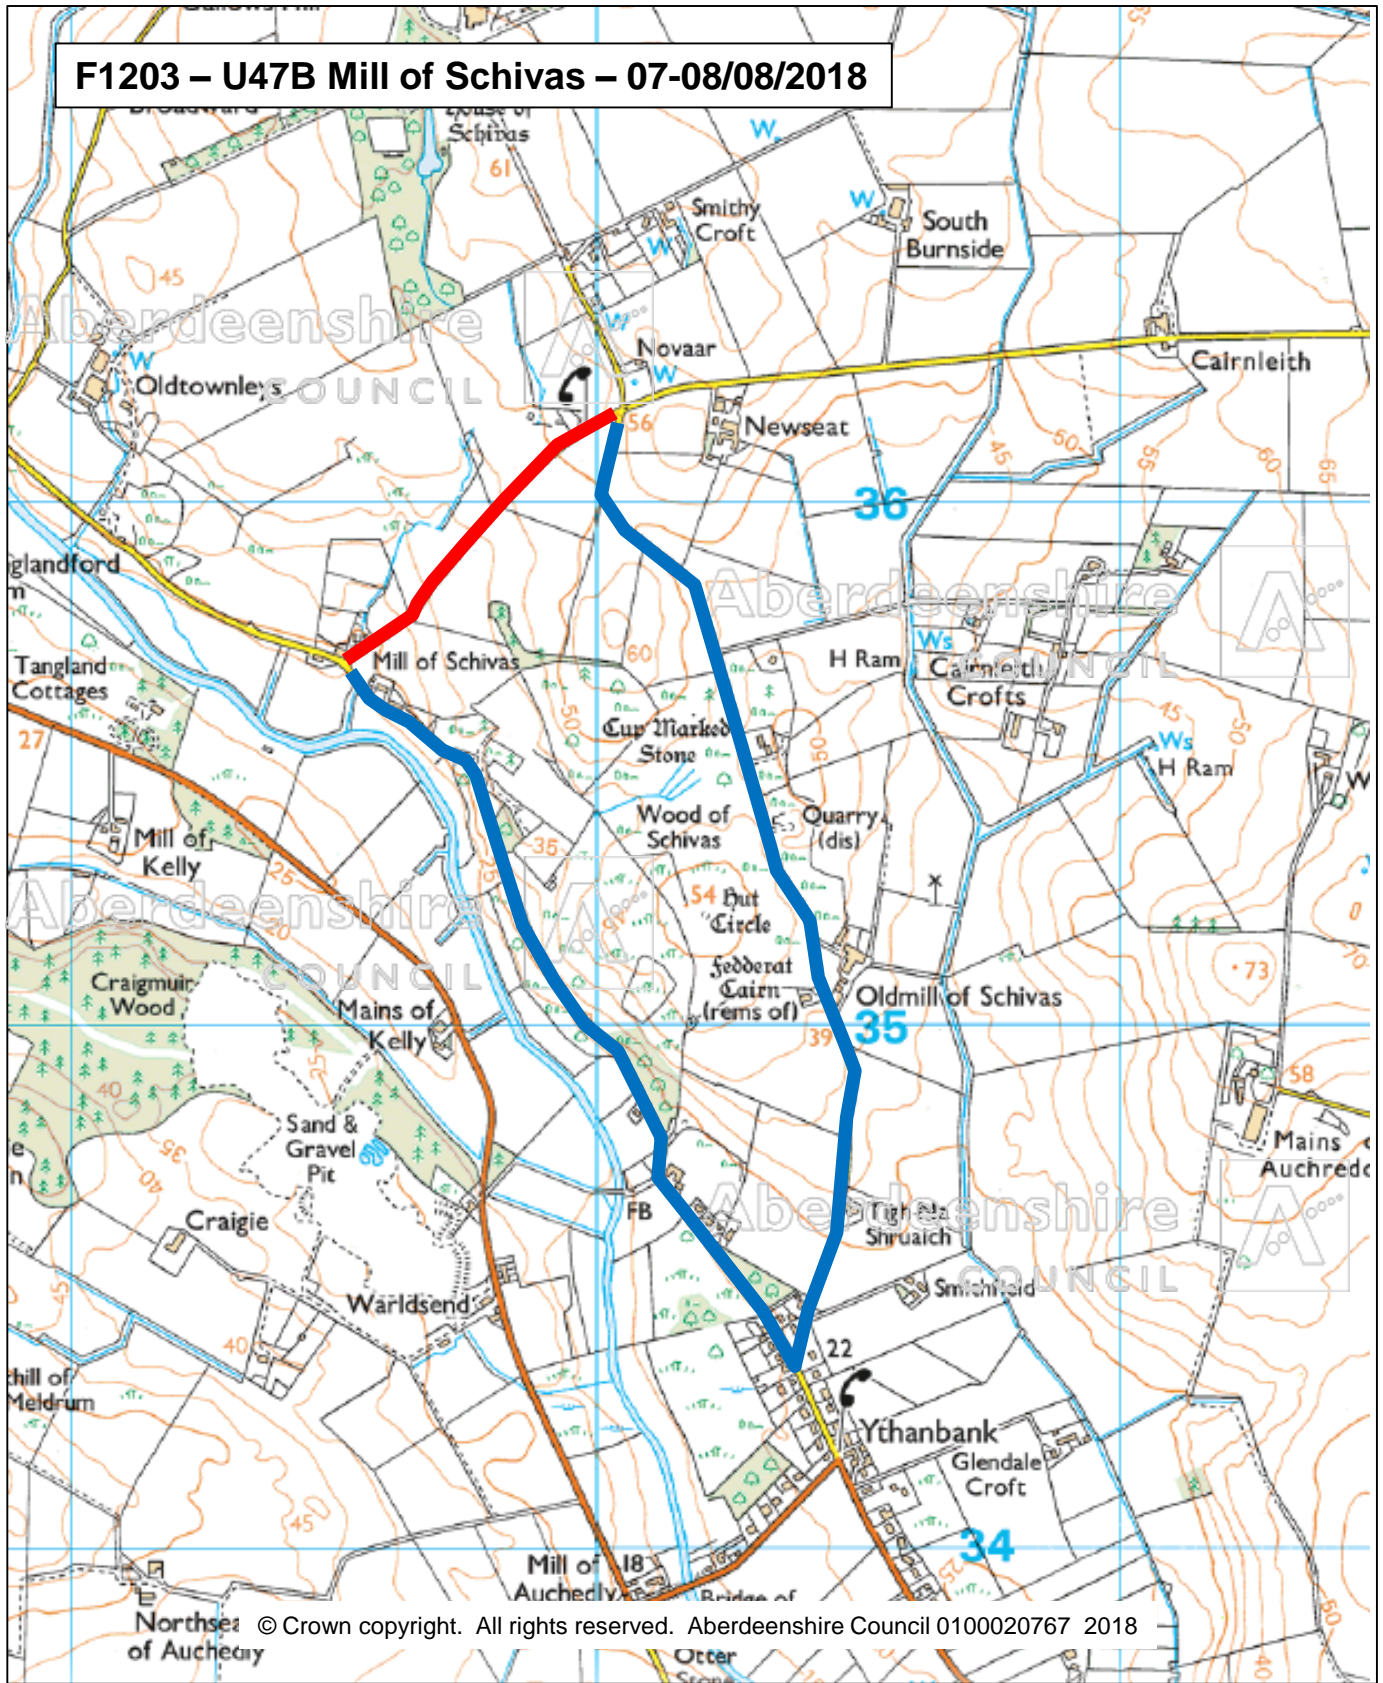

F1203 – U47B Mill of Schivas – 07-08/08/2018

- Closure —————
- Diversion —————
- Sign locations A, B, C