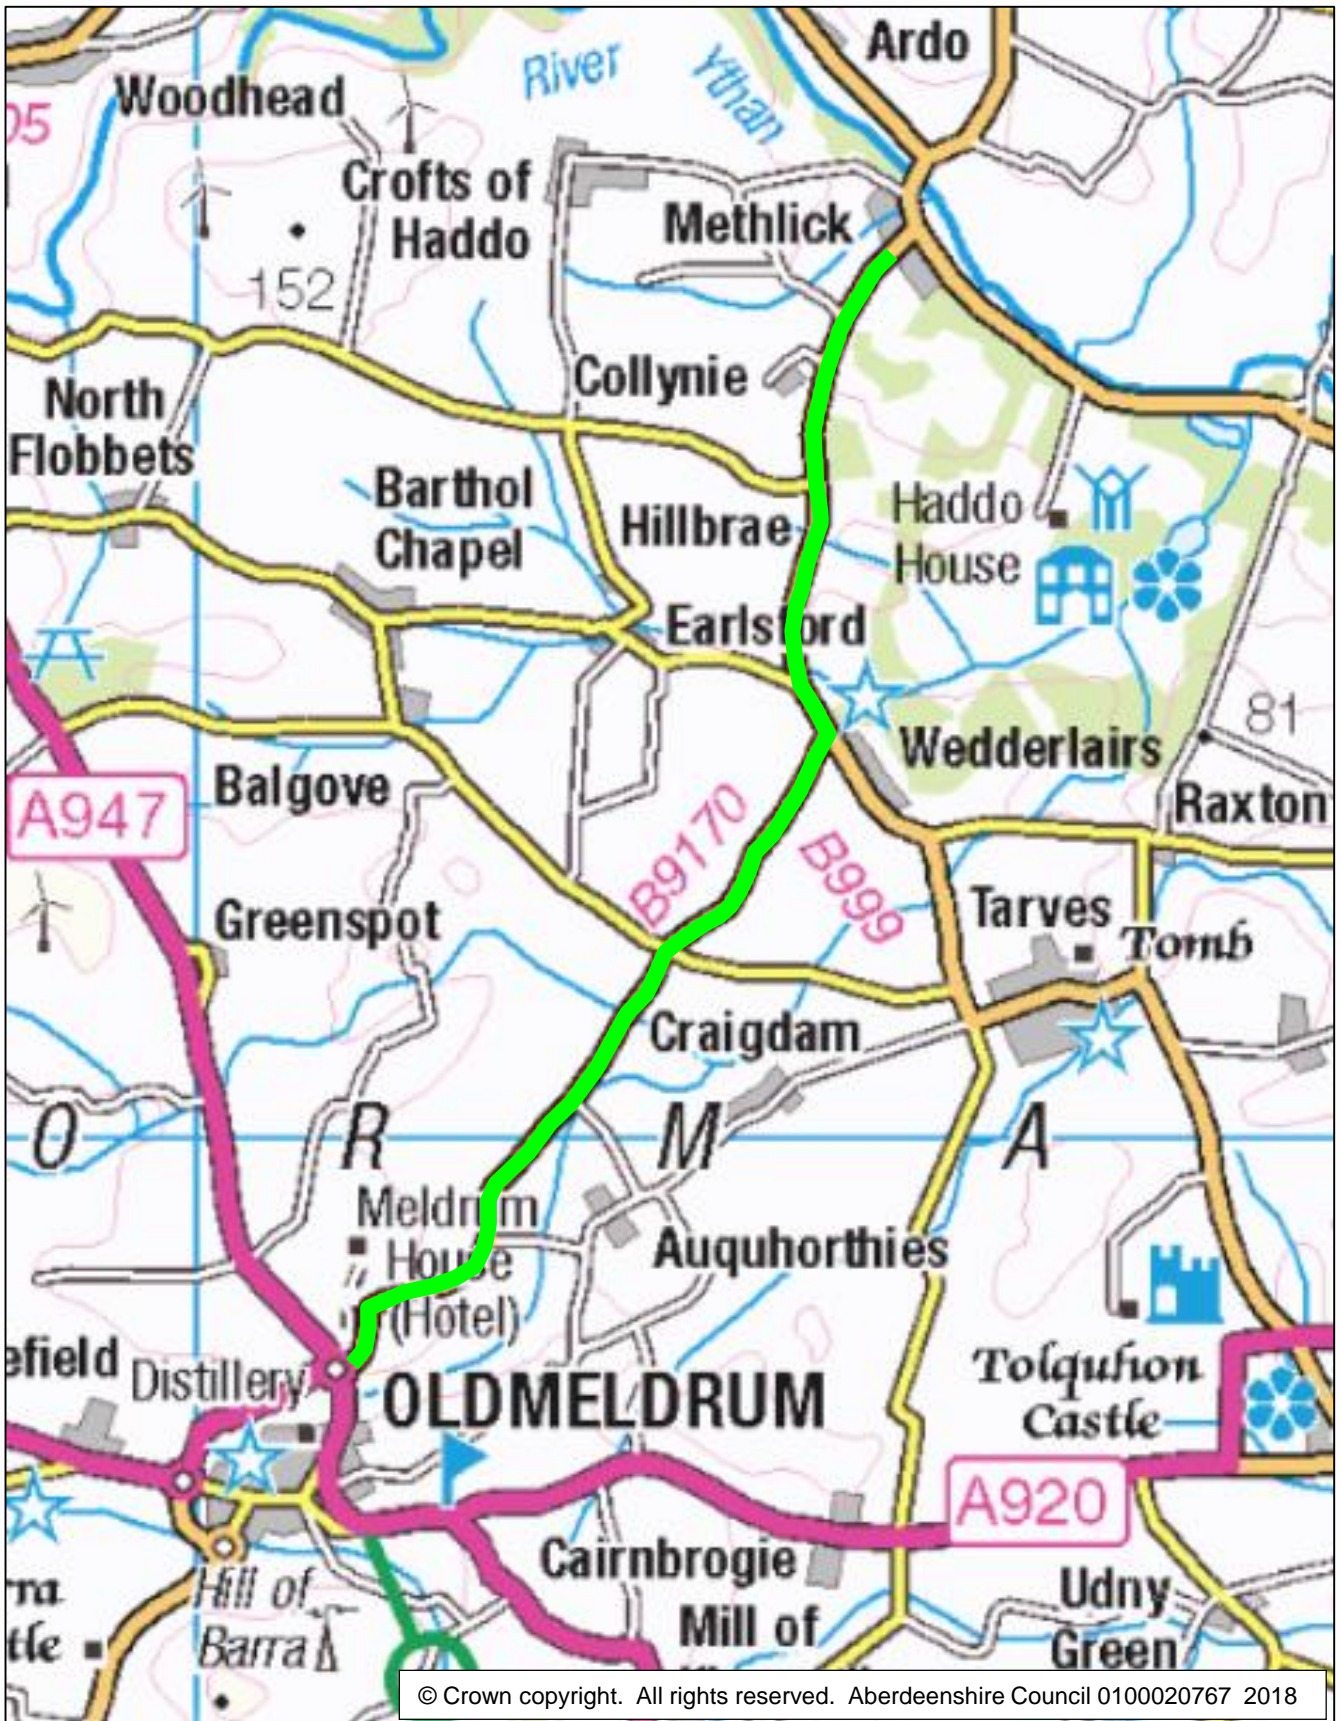

Temporary Traffic Order
30mph Oldmeldrum to Methlick
31/10/2018 to 30/04/2018

30mph Speed Restriction 

Aberdeenshire Council
Infrastructure Services